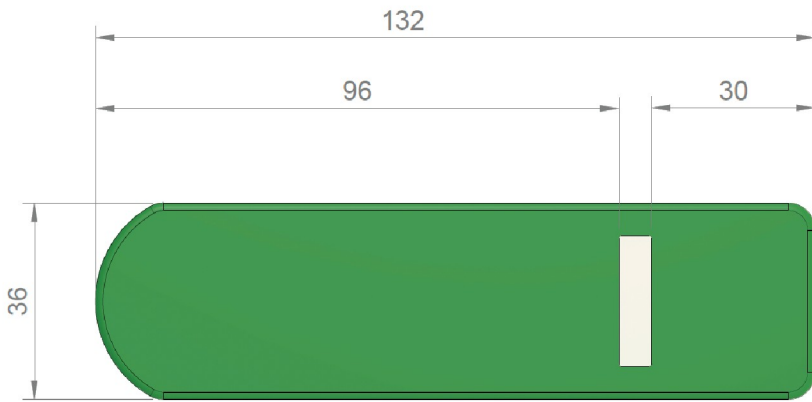

# ULTIMATE SPIKED MAT

800.315.8115  
INFO@PORTOLITE.COM

ITEM UPP1136COLOR  
NLUPP1136COLOR

CATEGORY SOFTBALL MATS

**WITH OR WITHOUT  
INLAID TURF  
PITCHING LANES**

**TAPERED EDGES**

**INDUSTRIAL  
STENGTH TURF**

## Product Specifications

Dimensions	132" x 36"
Weight	55 lbs
SpikeTek	5,000 Spikes
Turf	Clay, Green, Red, Brown, Tan

**Portolite**